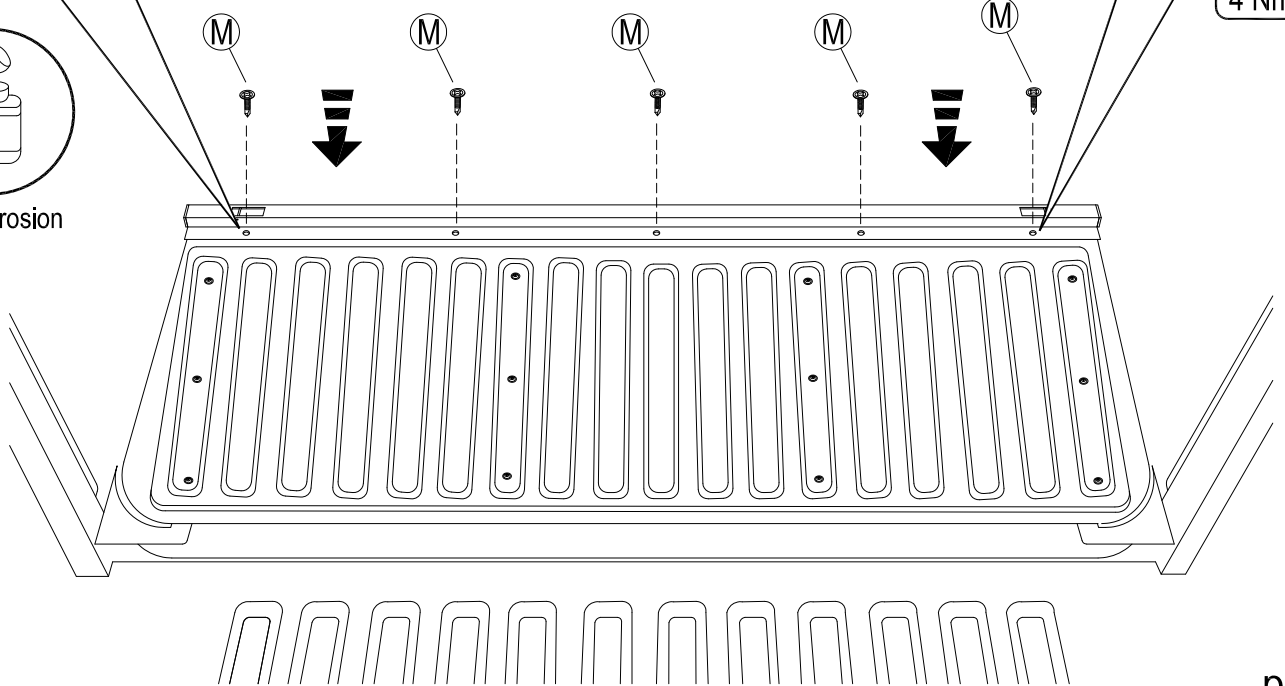

PARTS LIST

Item	Part Name	Qty.	Item	Part Name	Qty.	Item	Part Name	Qty.
A	Housing	1	G	5/16" Socket Cap Screw	6	M	#8 Tek Screw	5
B	Track	2	H	5/16" Lock Washer	6	N	Flat Head Lid Screw	2
C	Tailgate Extrusion	1	I	Cargo Nut	2	O	1/4-20 x 1" Bolt	2
D	Cargo Shield	1	J	#10-24 Screw	2	P	Allen Wrench	1
E	Drain Tube	2	K	1/4-20 x 3/8" Screw	4	Q	Vinyl Protectant	1
F	(R) Bed Clamp	6	L	Black Rubber Washer	4			

1 LHS = RHS

2

3 LHS = RHS

4

5 LHS = RHS

6 LHS = RHS

4 Nm

8 LHS = RHS