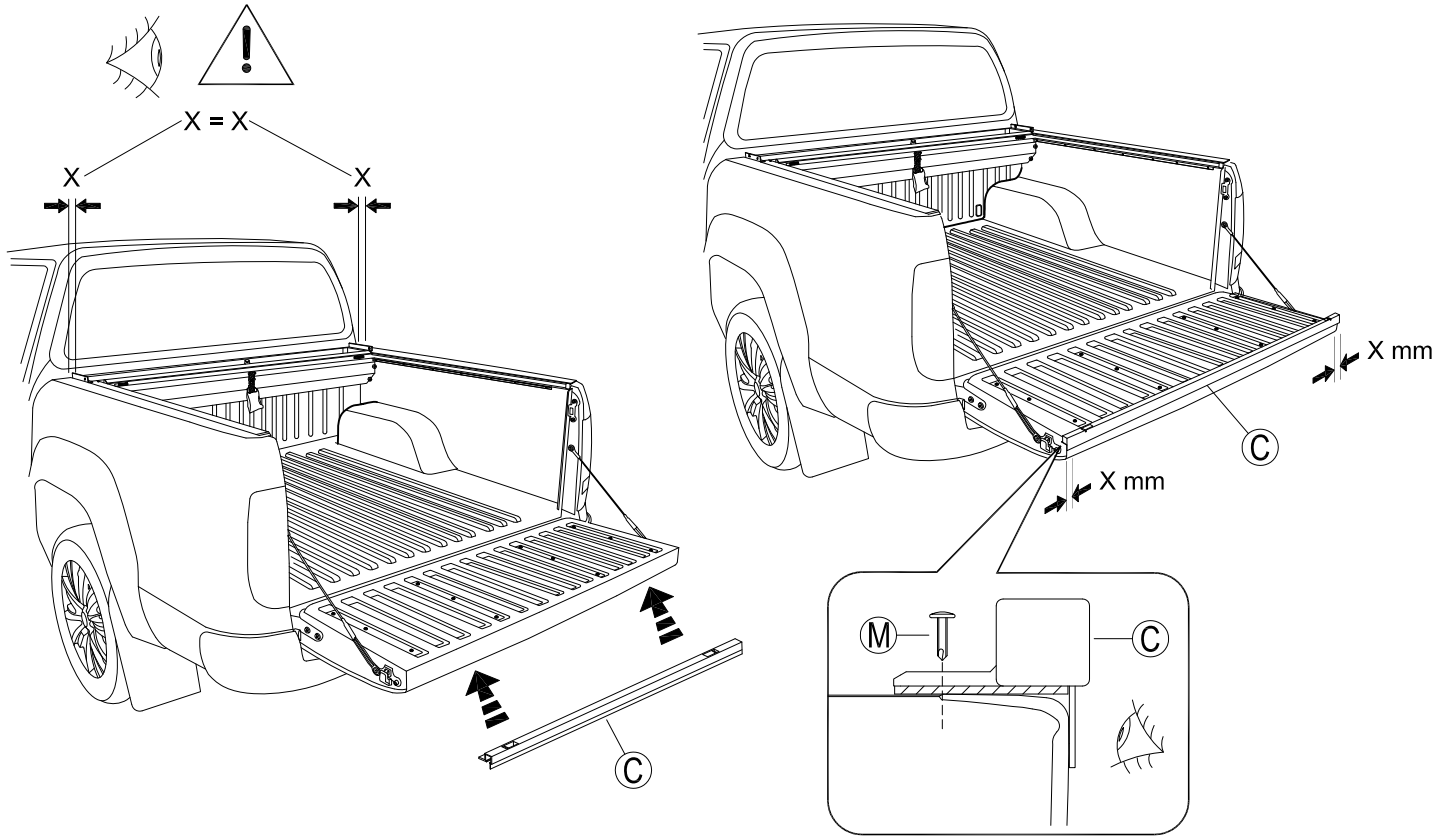

PARTS LIST

Item	Part Name	Qty.	Item	Part Name	Qty.	Item	Part Name	Qty.
A	Housing	1	G	5/16" Socket Cap Screw	6	M	#8 Tek Screw	5
B	Track	2	H	5/16" Lock Washer	6	N	Flat Head Lid Screw	2
C	Tailgate Extrusion	1	I	Cargo Nut	2	O	1/4-20 x 1" Bolt	2
D	Cargo Shield	1	J	#10-24 Screw	2	P	Allen Wrench	1
E	Drain Tube	2	K	1/4-20 x 3/8" Screw	4	Q	Vinyl Protectant	1
F	(R) Bed Clamp	6	L	Black Rubber Washer	4			

1 LHS = RHS

2

3 LHS = RHS

4

5 LHS = RHS

6 LHS = RHS

4 Nm

8 LHS = RHS