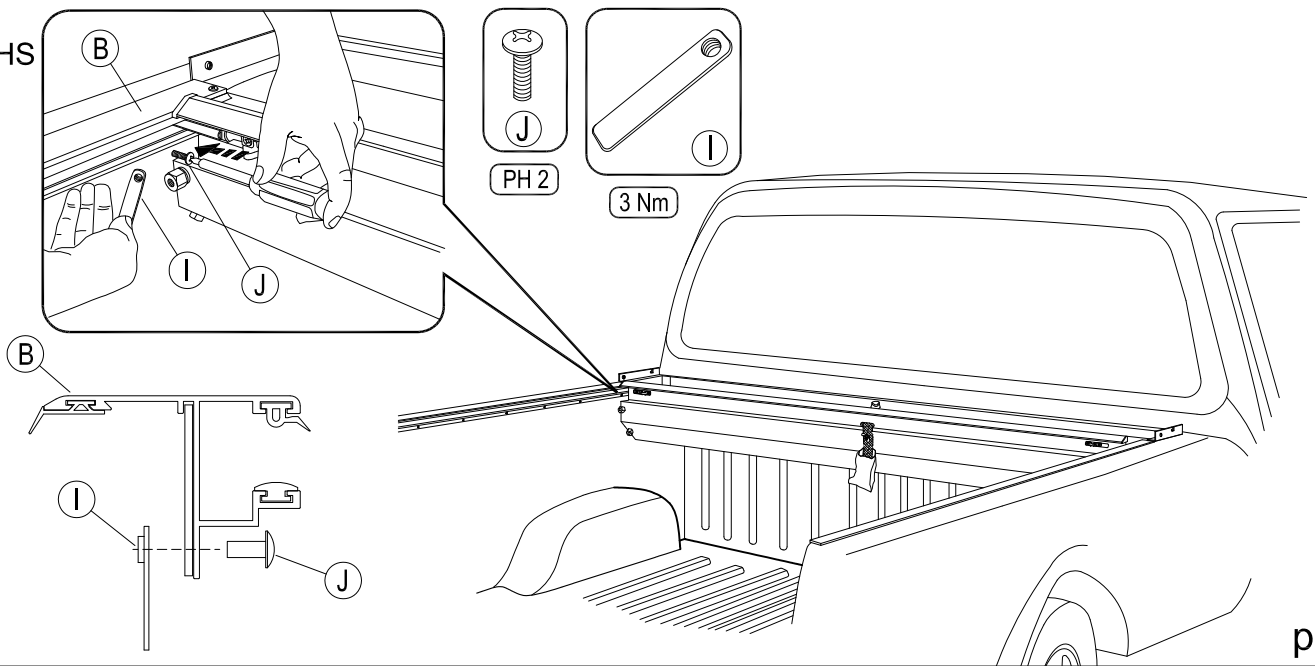

PARTS LIST

Item	Part Name	Qty.	Item	Part Name	Qty.	Item	Part Name	Qty.
A	Housing	1	G	5/16" Socket Cap Screw	6	M	#8 Tek Screw	5
B	Track	2	H	5/16" Lock Washer	6	N	Flat Head Lid Screw	2
C	Tailgate Extrusion	1	I	Cargo Nut	2	O	1/4-20 x 1" Bolt	2
D	Cargo Shield	1	J	#10-24 Screw	2	P	Allen Wrench	1
E	Drain Tube	2	K	1/4-20 x 3/8" Screw	4	Q	Vinyl Protectant	1
F	(R) Bed Clamp	6	L	Black Rubber Washer	4			

1 LHS = RHS

2

3 LHS = RHS

4

5 LHS = RHS

6 LHS = RHS

4 Nm

8 LHS = RHS