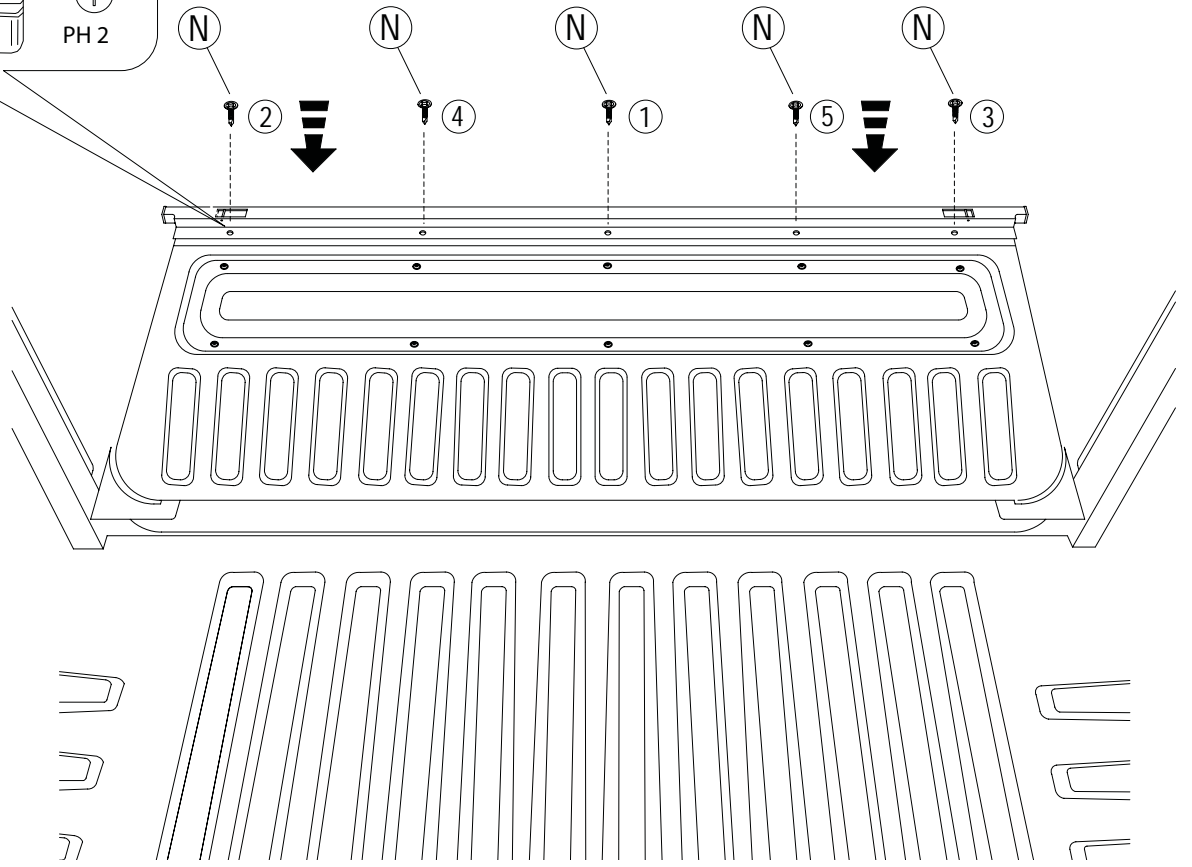

INSTALLATION GUIDE
2010-CURRENT
VOLKSWAGEN AMAROK

PRODUCT CODE:
750

March 7, 2011

COMPONENTS - COMPONENTES

TOOLS - HERRAMIENTAS

1

2

3

4

8

9

10

11