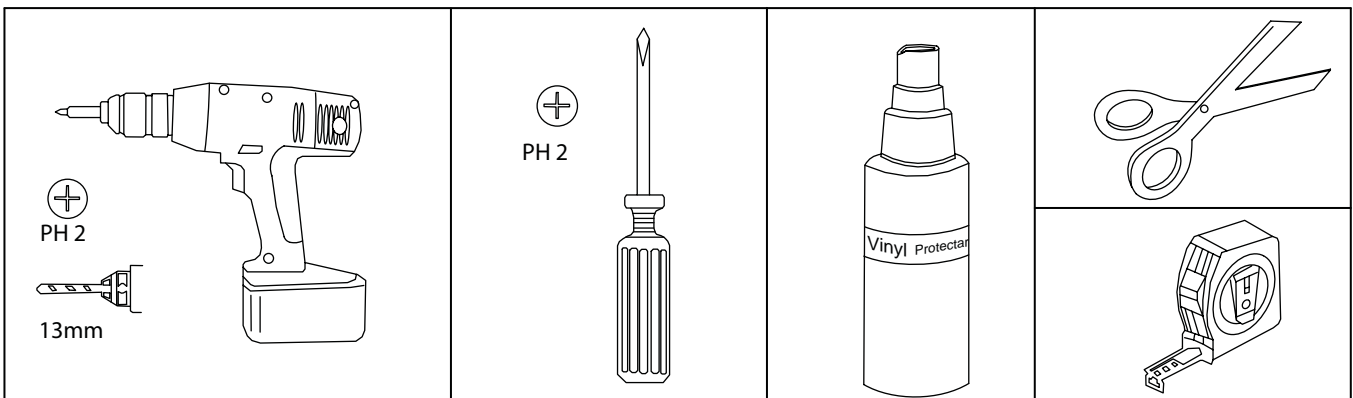

INSTALLATION GUIDE
2010-CURRENT
VOLKSWAGEN AMAROK

PRODUCT CODE:
750

March 7, 2011

COMPONENTS - COMPONENTES

TOOLS - HERRAMIENTAS

1

2

3