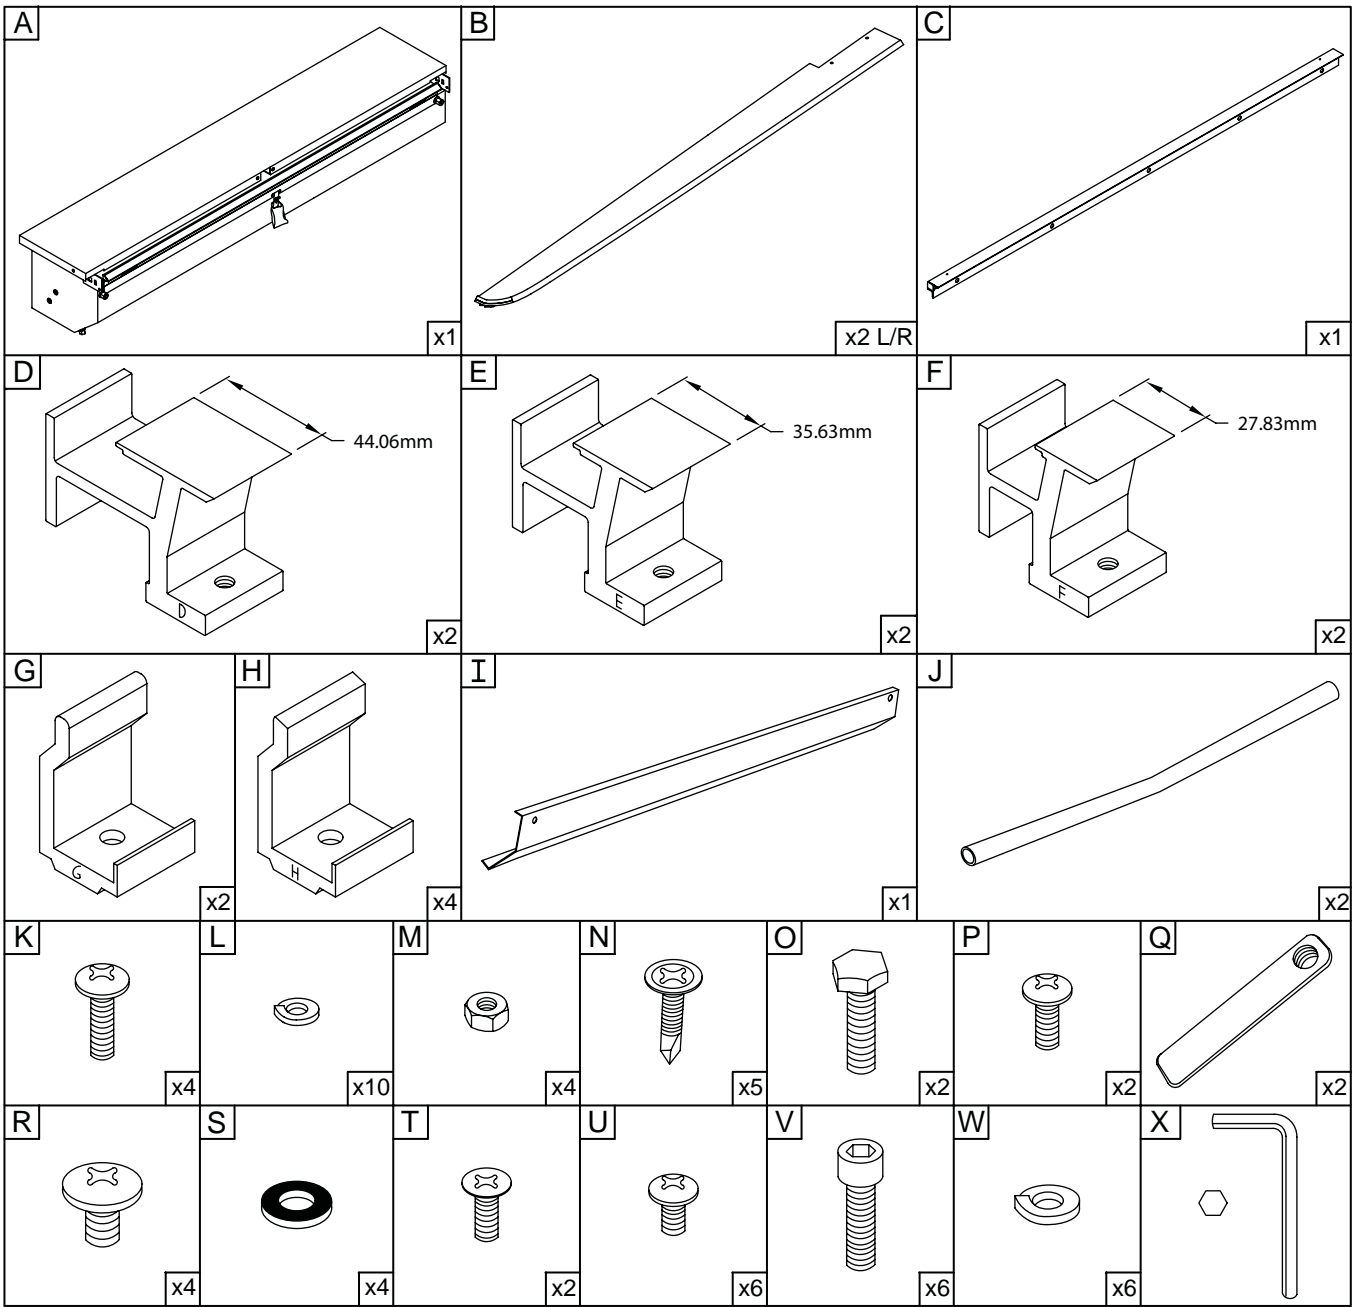

INSTALLATION GUIDE
2010-CURRENT
VOLKSWAGEN AMAROK

PRODUCT CODE:
750

March 7, 2011

COMPONENTS - COMPONENTES

TOOLS - HERRAMIENTAS

1

2

3

4

8

9

10

11